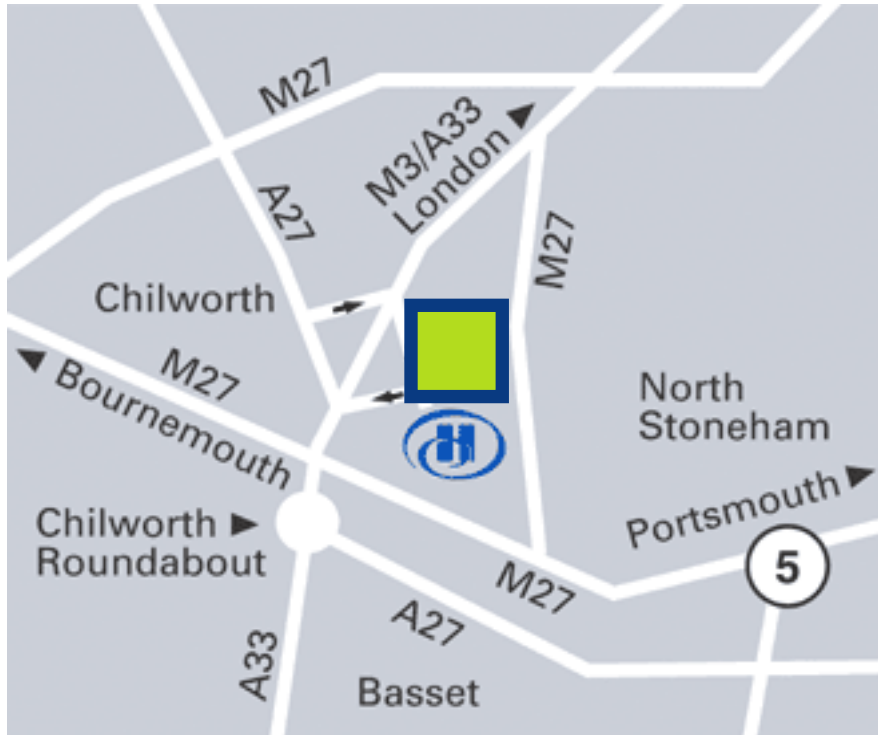

Hilton Southampton

Location

The Hilton Southampton is located in landscaped gardens close to the M3 and M27 intersections. The hotel is 2 miles from Southampton Airport and 4 miles from the city centre.

Airport

Southampton Airport.

Parking

The Hilton Southampton secure hotel car park has 220 spaces. Parking costs £3.00 per car per day. The area is well lit and has the added protection of security cameras.